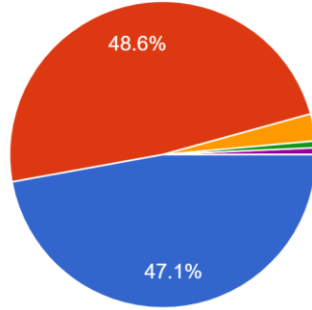

- Strongly Agree - प्रखरपणे सहमत
- Agree - सहमत
- Neutral -तटस्थ
- Disagree - असहमत
- Strongly Disagree - प्रखरपणे असहमत

21. Your opinion about the Central Library facility can best be described as ...महाविद्यालयाच्या मध्यवर्ती ग्रंथालय याबद्दल तुमचे मत खालीलपैकी कोणते आहे ?

140 responses