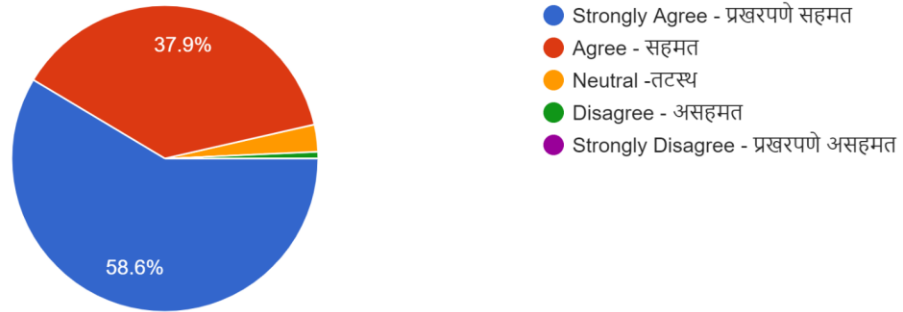

17. Teachers encourage you to participate in extracurricular activities. शिक्षक तुम्हाला अभ्यासाव्यतिरिक्त इतर उपक्रमामध्ये भाग घेण्यास प्रोत्साहित करतात या विधानाशी तुम्ही ..... आहात

140 responses